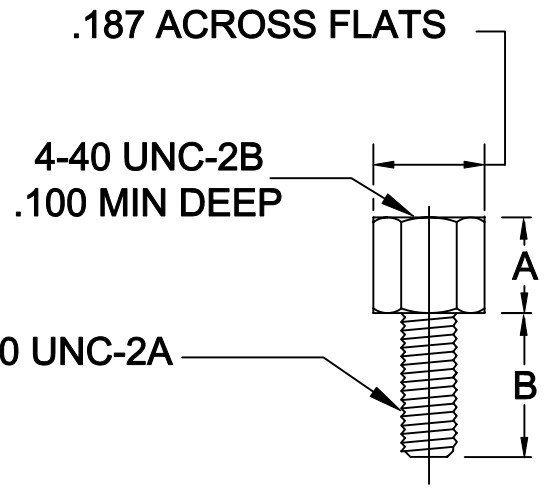

**DESCRIPTION: 4-40 FEMALE SCREWLOCKS**

**MATERIAL: STEEL**

**RoHS COMPLIANT**

- KIT INCLUDES:**  
 (1) 4-40 FEMALE SCREWLOCK  
 (2) FLAT WASHERS  
 (1) LOCK WASHER  
 (1) 4-40 NUT

PART NUMBER		A	B	PLATING
160-000-010R031	KIT	0.187	0.312	NICKEL
160-000-010R032	BULK	0.187	0.312	NICKEL
160-000-011R031	KIT	0.187	0.625	NICKEL
160-000-011R032	BULK	0.187	0.625	NICKEL
160-000-012R031	KIT	0.250	0.156	NICKEL
160-000-012R032	BULK	0.250	0.156	NICKEL
160-000-013R031	KIT	0.197	0.197	NICKEL
160-000-013R032	BULK	0.197	0.197	NICKEL
160-000-014R031	KIT	0.197	0.236	NICKEL
160-000-014R032	BULK	0.197	0.236	NICKEL
160-000-015R031	KIT	0.197	0.323	NICKEL
160-000-015R032	BULK	0.197	0.323	NICKEL
160-000-016R031	KIT	0.197	0.433	NICKEL
160-000-016R032	BULK	0.197	0.433	NICKEL
160-000-017R031	KIT	0.197	0.520	NICKEL
160-000-017R032	BULK	0.197	0.520	NICKEL
160-000-018R031	KIT	0.197	0.669	NICKEL
160-000-018R032	BULK	0.197	0.669	NICKEL

	THESE DRAWINGS AND SPECIFICATIONS ARE THE PROPERTY OF NorComp AND SHALL NOT BE REPRODUCED, COPIED OR USED AS THE BASIS FOR THE MANUFACTURE OF SALE OF APPARATUS WITHOUT WRITTEN PERMISSION.		DRAWN: PAM JENKINS	DATE: 6-14-05
	<b>NorComp</b>		CHECKED:	DATE:
SCALE:			SHEET 1 OF 1	REV 1
			DWG NO. 160-000-01XR03X	